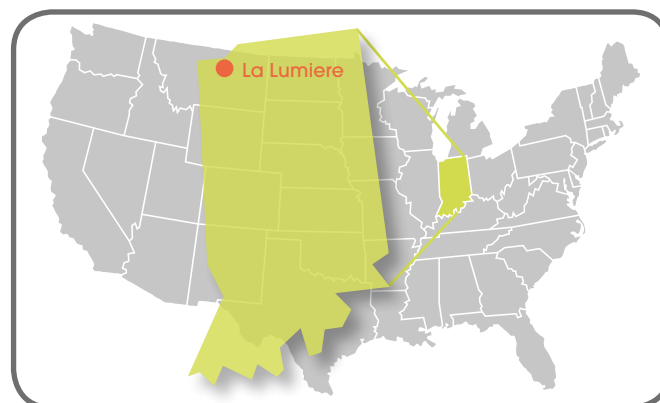

Private Boarding School

School Profile

La Lumiere is a traditional coeducational 9th through 12th grade, college preparatory boarding and day school located an hour east of Chicago on a spectacular 144-acre campus.

La Lumiere's students come from across the United States and the world to become part of a school community that is truly unique. With a student to teacher ratio of eight to one and an average class size of eleven, La Lumiere students enjoy a level of personalized attention that simply does not exist at larger schools. Academic excellence characterizes the entire curriculum and helps to prepare students to attend some of the best colleges in the country. La Lumiere School seeks to enroll highly motivated, intellectually curious students interested in an exceptional college preparatory experience and a personalized approach to education.

www.cityoflaporte.com

Population 22,000

1 Hour East of Chicago

Airport Code – ORD

Number of Students

234

School Website

www.lalumiere.org

Teacher/Student Ratio

1:7

Dormitories and Student Residences

Students live in one of five dormitories surrounding beautiful Lake La Lumiere. Boarders live in double-room, family-oriented dorms of 16-18 students. The buildings are designed to be more like homes than dorms.

Foreign Languages Spanish, French, Latin, Chinese

Advanced Placement Courses

Physics I & II, Environmental Science, Calculus AB/BC, Statistics, Computer Science, US History, US Government, Comparative Government, English Literature, Economics

Arts

Drama, Studio Arts, Art Studio 3D, Art History, Art Studio 2D, Music Appreciation, Art Foundation, Chorus, Jazz Band

Athletics

Boys	Fall	Cross Country, Soccer, Football, Golf, Crew
	Winter	Basketball, Fitness
	Spring	Baseball, Golf, Track & Field, Lacrosse, Crew

Girls	Fall	Cross Country, Soccer, Golf, Volleyball, Crew
	Winter	Basketball, Fitness, Dance
	Spring	Golf, Tennis, Track & Field

Extracurricular Activities

Science Olympiad, Academic Decathlon, Poetry Out Loud Competition, National Honor Society, Spanish National Honor Society, Entrepreneurship Club, Investment Club, Equestrian, Guitar, Noodles for Charity, Fitness, Yoga, Jazz Band, Choir, Taste of La Lumiere, Dig Pink, Headmaster's Cup, Community Service, Spanish Club, Kayaking, Spike Ball

Minimum TOEFL/SSAT TOEFL 50, SSAT 1800

ESL Available/Level Yes