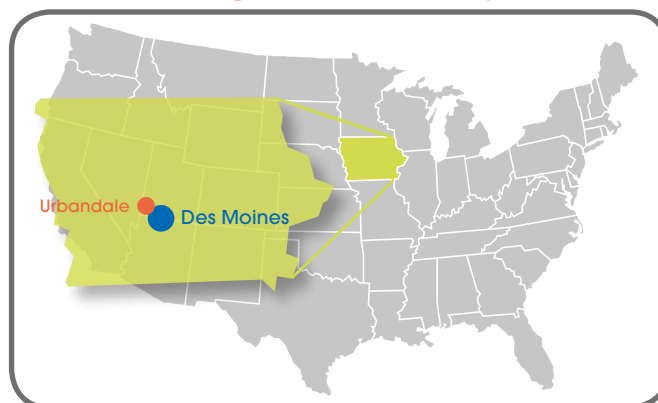

Public High School

School Profile

Urbandale Community School District serves approximately 3,700 students in six elementary schools, one middle school and one comprehensive high school. They serve an increasingly diverse student population where 42 different languages are spoken. They believe this diversity is strength, as it provides all students the opportunity to learn with and from students from around the world. The district is proud of the educational opportunities provided and is pleased to have the support of so many parents, community members, and businesses. The staff is effective, the parents are supportive, and the community collaborates together to support its youth.

www.urbandale.org

Population 29,000

20 Min. From Des Moines

Airport Code – DSM

Number of Students

1,315

District Website

www.urbandaleschools.com